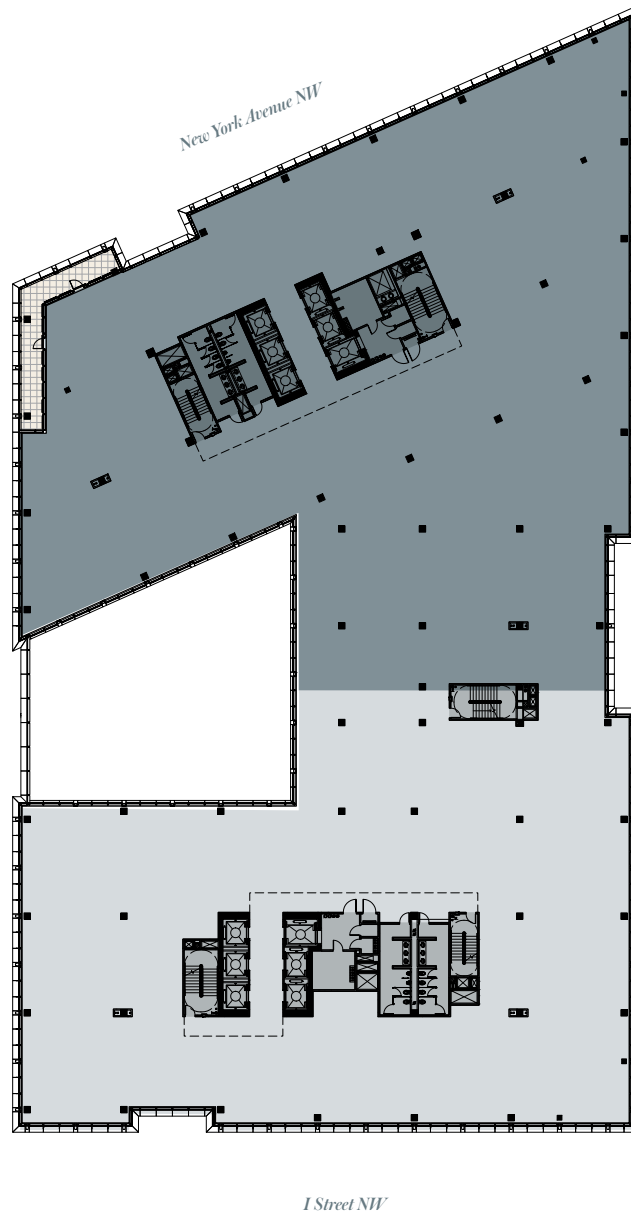

# 900 NEW YORK AVENUE

## Floor 7

NORTH 29,814 SF

SOUTH 24,377 SF

**Phillip Thomas**

(202) 463-1119  
phillip.thomas@cushwake.com

**Zeke Dodson**

(202) 463-2100  
zeke.dodson@cushwake.com