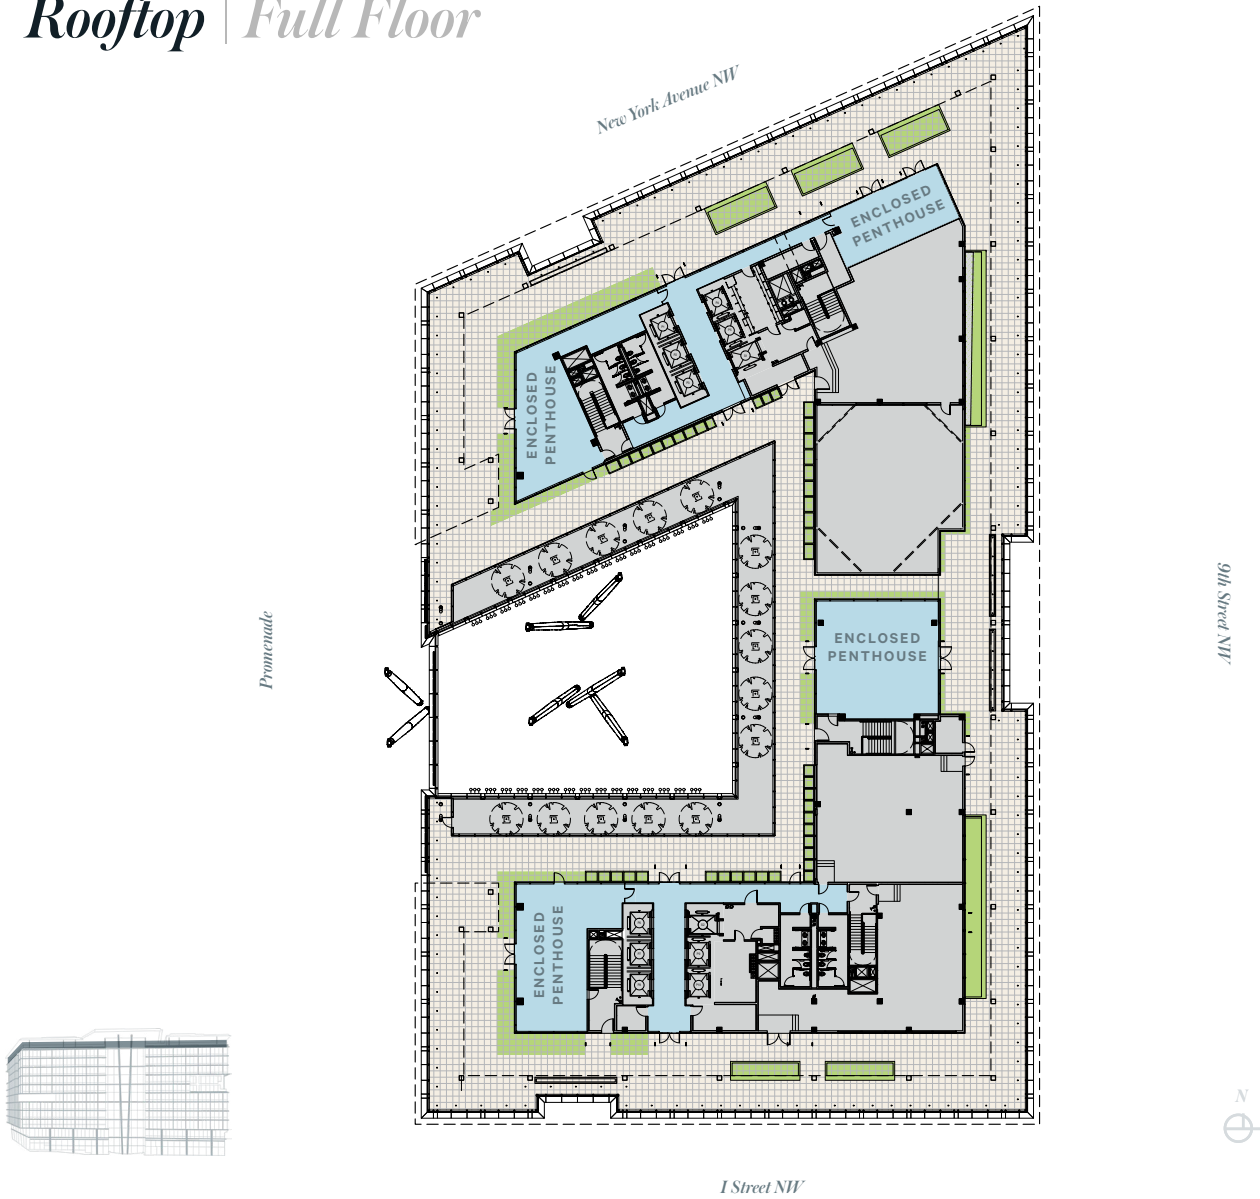

900 NEW YORK AVENUE

Rooftop | Full Floor

Phillip Thomas

(202) 463-1119
phillip.thomas@cushwake.com

Zeke Dodson

(202) 463-2100
zeke.dodson@cushwake.com